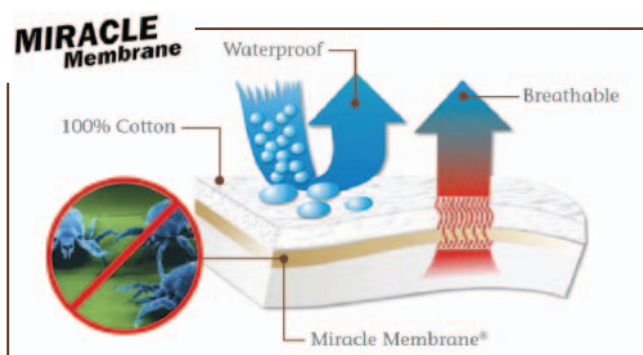

GUARDSMAN®

PROTECT·A·BED®

Dust Mite & Allergy
Protection Barrier

Repels liquids and
protects your mattress!

Premium MATTRESS PROTECTOR™

Guaranteed Healthy, Anti-Allergy Sleep Zone

The Most Effective Mattress Protector Ever Produced!

- Dust mite barrier & allergy protection
- Absorbent, breathable and waterproof
- Repels liquids like urine and sweat – especially helpful in cases of incontinence
- 100% terry cotton surface
- Allows airflow through mattress and bedding
- Cool and comfortable to sleep on